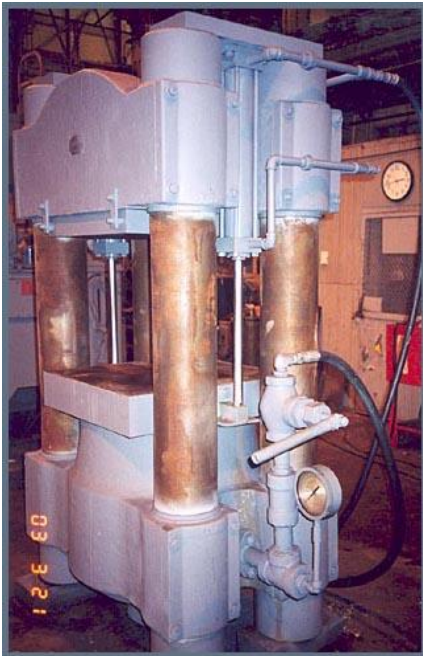

Modern Hydraulic LLC

800 ton WATSON STILLMAN [Stock Number 5923]

Construction	4 posts
Stroke	8"
Daylight	21"
Bed area	28" x 30"

(Note: Preliminary Specifications - subject to confirmation)

F.C.A., Philadelphia, PA