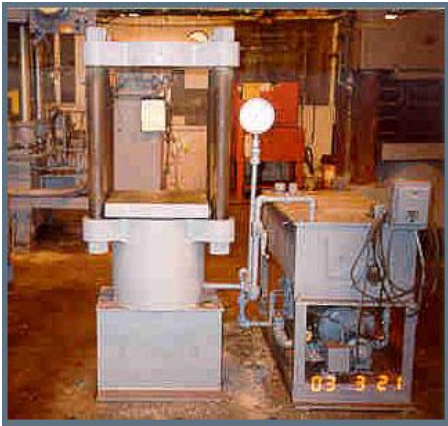

Modern Hydraulic Technology

division of Newark Special Technology, Inc.

150 ton [Stock Number 5925]

Construction	4 posts
Stroke	10"
Daylight	24"
Bed area	19" x 18"
Manual valve	

F.C.A., Philadelphia, PA

Visit our website at www.modernhydraulic.com